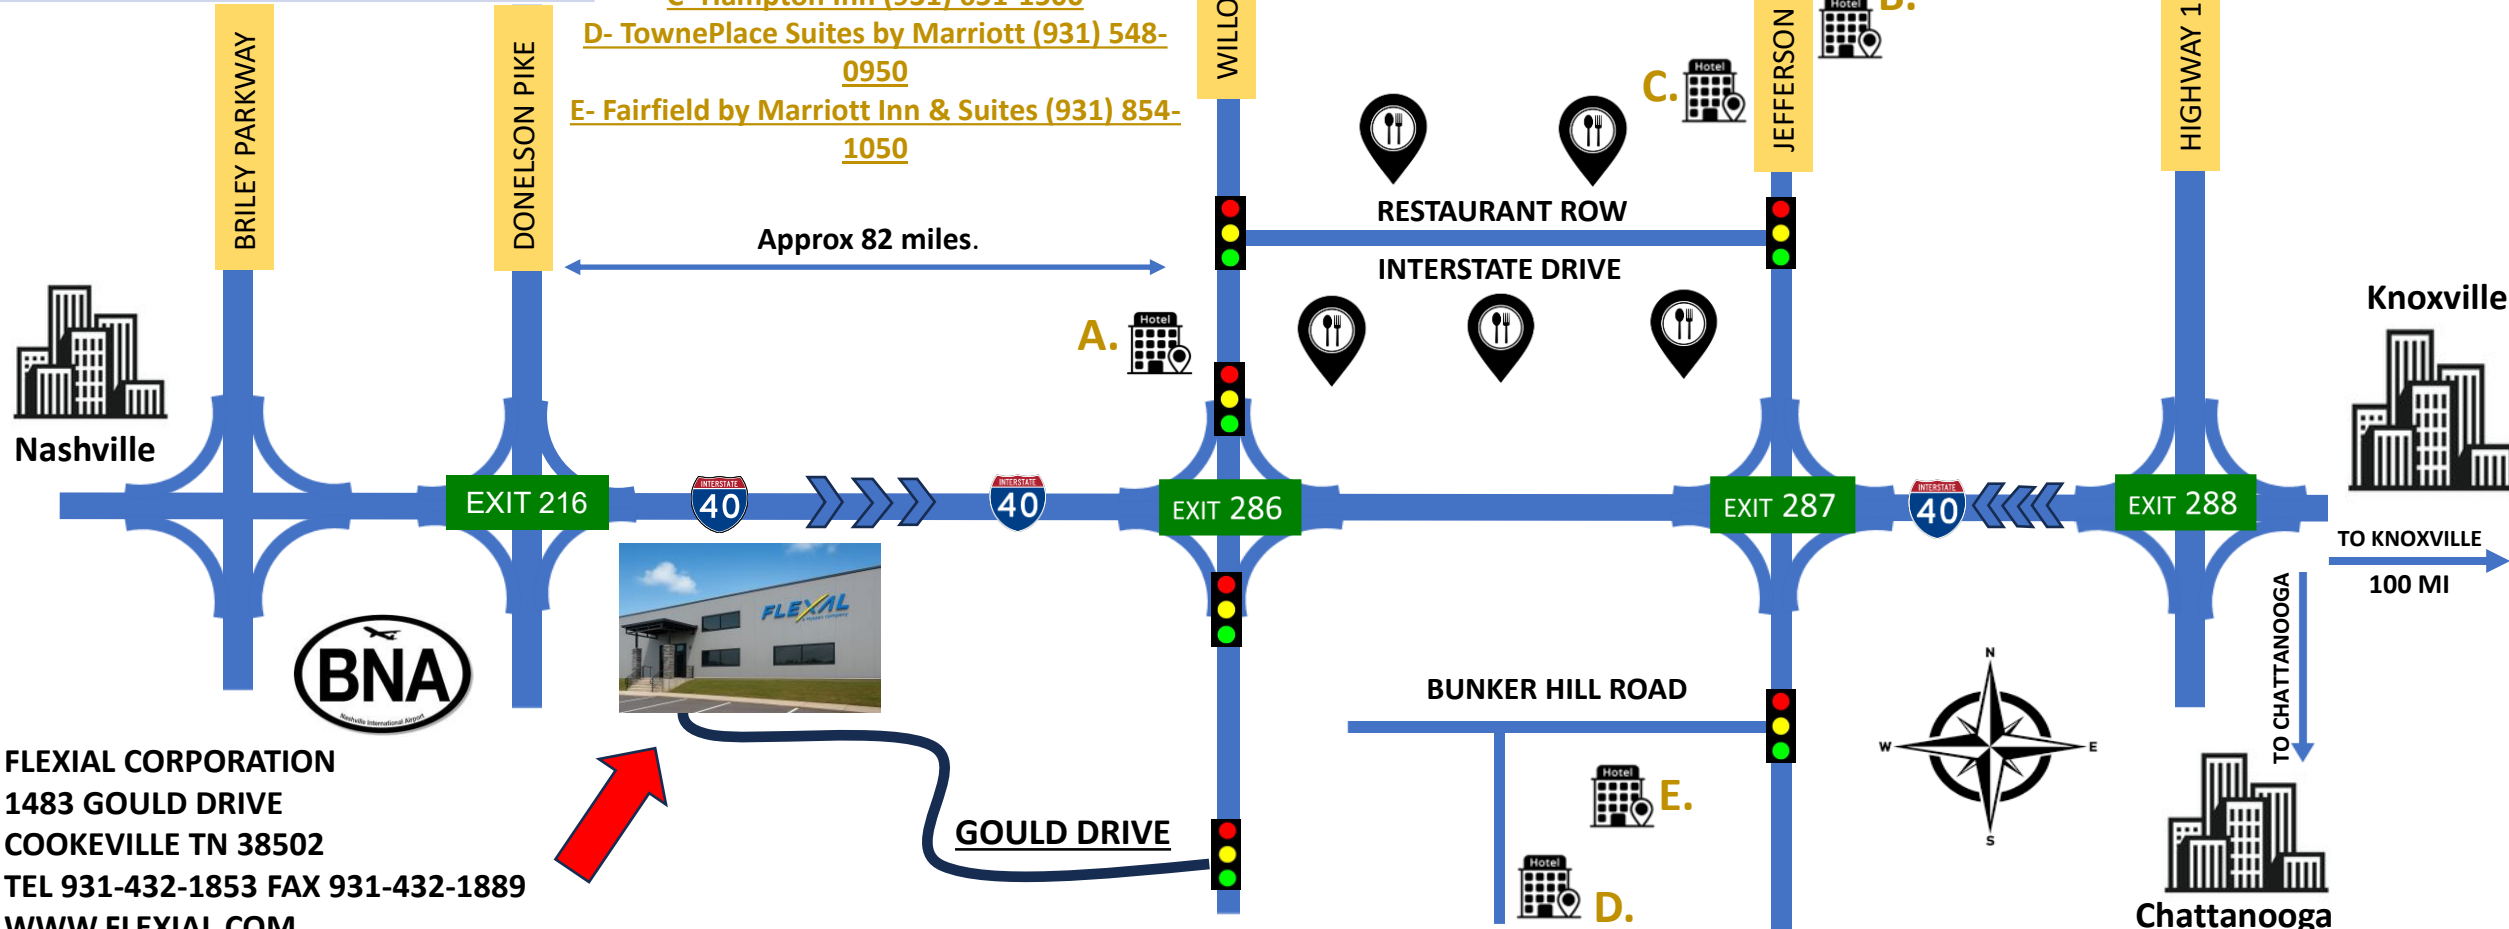

HOTEL GUIDE

A- Holiday Inn Express (931) 231-7575

B- Home2 Suites (931) 651-2808

C- Hampton Inn (931) 651-1500

D- TownePlace Suites by Marriott (931) 548-0950

E- Fairfield by Marriott Inn & Suites (931) 854-1050